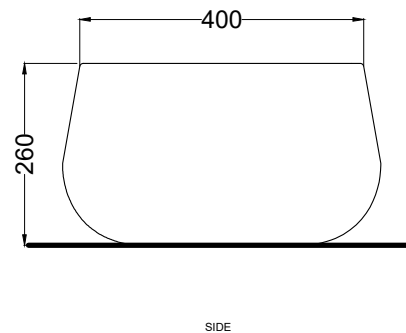

ATTENZIONE: Superfici, pesi e misure riportate possono presentare leggere differenze rispetto ai pezzi reali, in considerazione e accordo delle caratteristiche di tolleranza intrinseche del materiale ceramico e del suo processo produttivo. L'azienda si riserva di cambiare schede tecniche e caratteristiche di funzionamento degli articoli in ogni momento e senza necessità di preavviso.

ATTENTION: Surfaces, weights and dimensions can show some little differences compared to the real item, following typical intrinsic characteristics of ceramics material and production. The company reserves the right to change any technical specifications/ dimension and/or operating characteristics of the products at any time and without giving notice.