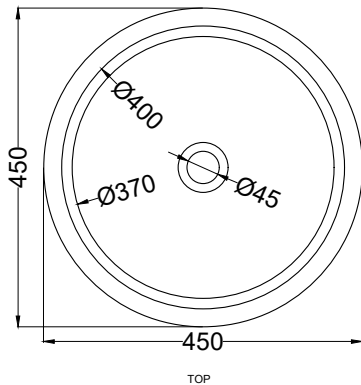

ATTENZIONE: Superfici, pesi e misure riportate possono presentare leggere differenze rispetto ai pezzi reali, in considerazione e accordo delle caratteristiche di tolleranza intrinseche del materiale ceramico e del suo processo produttivo. L'azienda si riserva di cambiare schede tecniche e caratteristiche di funzionamento degli articoli in ogni momento e senza necessità di preavviso.

ATTENTION: Surfaces, weights and dimensions can show some little differences compared to the real item, following typical intrinsic characteristics of ceramics material and production. The company reserves the right to change any technical specifications/ dimension and/or operating characteristics of the products at any time and without giving notice.