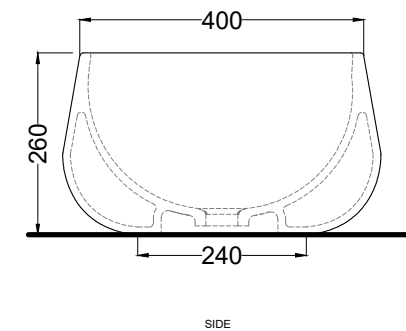

ATTENZIONE: Superfici, pesi e misure riportate possono presentare leggere differenze rispetto ai pezzi reali, in considerazione e accordo delle caratteristiche di tolleranza intrinseche del materiale ceramico e del suo processo produttivo. L'azienda si riserva di cambiare schede tecniche e caratteristiche di funzionamento degli articoli in ogni momento e senza necessità di preavviso.

ATTENTION: Surfaces, weights and dimensions can show some little differences compared to the real item, following typical intrinsic characteristics of ceramics material and production. The company reserves the right to change any technical specifications/ dimension and/or operating characteristics of the products at any time and without giving notice.