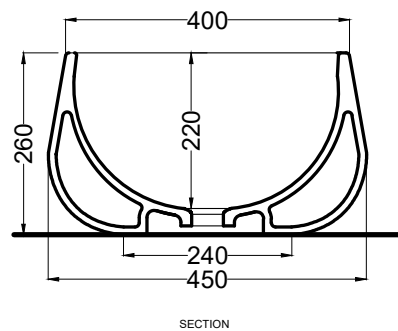

ATTENZIONE: Superfici, pesi e misure riportate possono presentare leggere differenze rispetto ai pezzi reali, in considerazione e accordo delle caratteristiche di tolleranza intrinseche del materiale ceramico e del suo processo produttivo. L'azienda si riserva di cambiare schede tecniche e caratteristiche di funzionamento degli articoli in ogni momento e senza necessità di preavviso.

ATTENTION: Surfaces, weights and dimensions can show some little differences compared to the real item, following typical intrinsic characteristics of ceramics material and production. The company reserves the right to change any technical specifications/ dimension and/or operating characteristics of the products at any time and without giving notice.